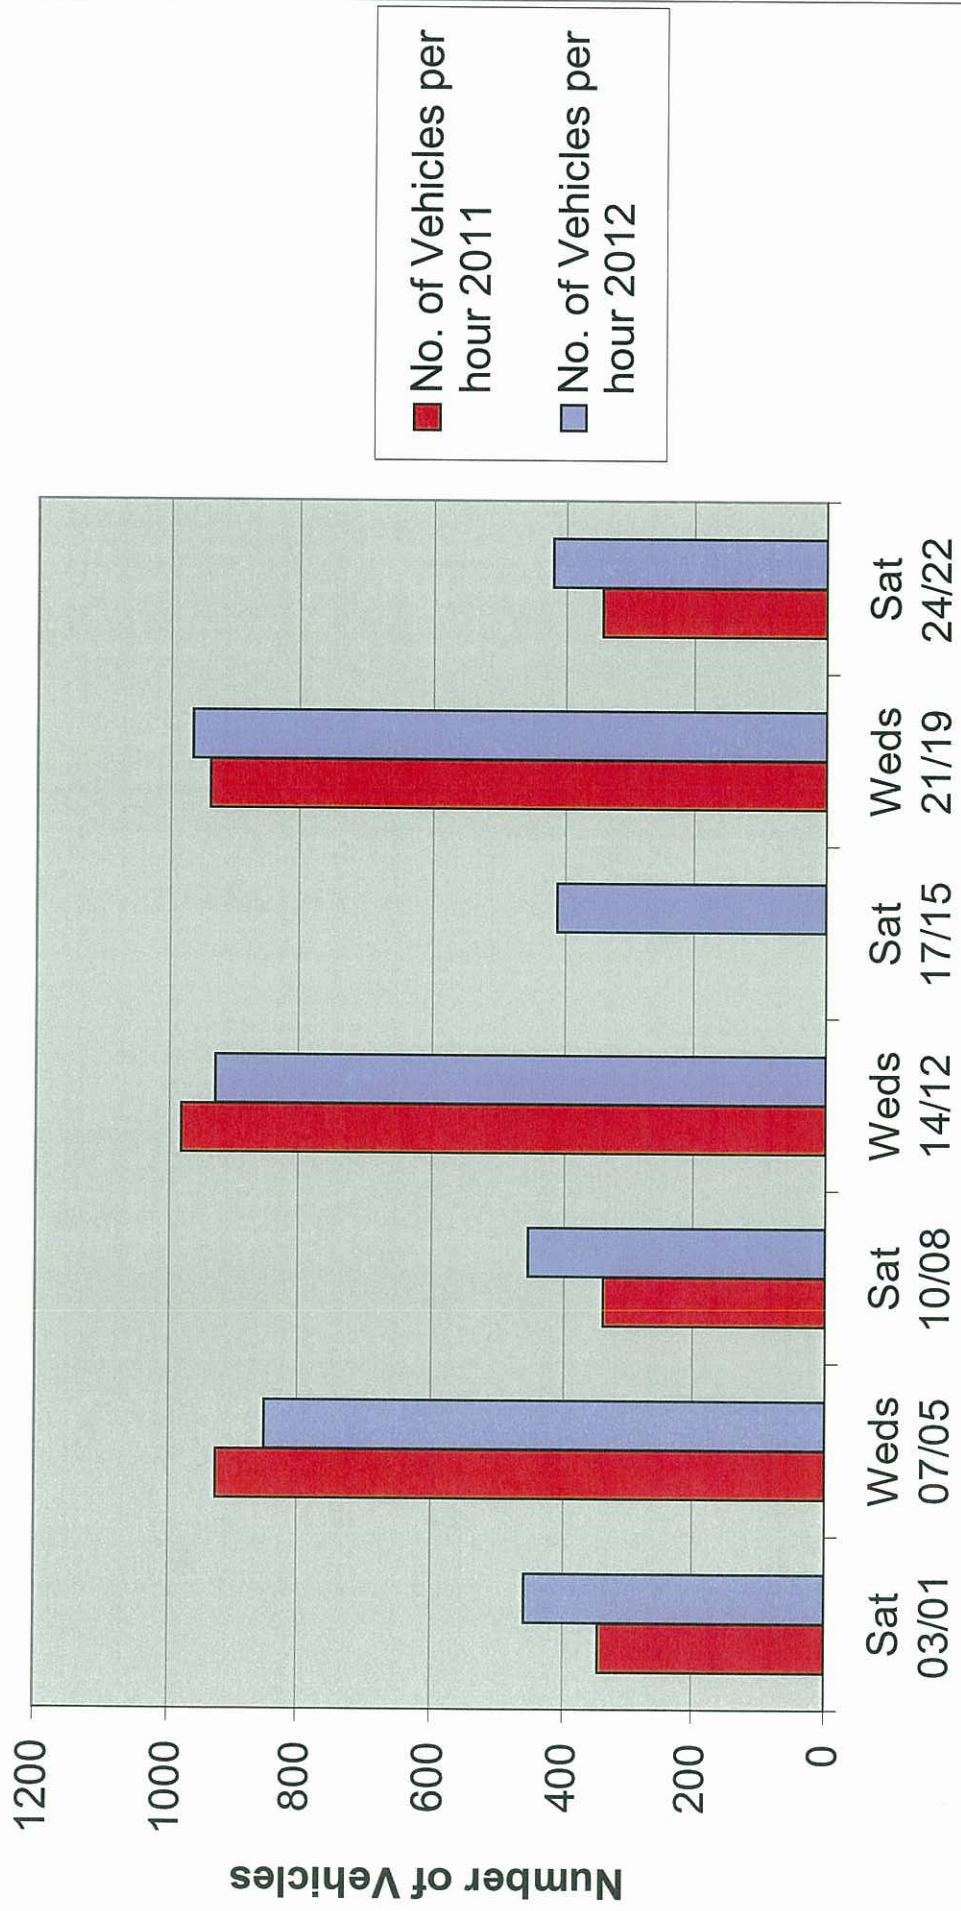

Recorded Vehicle Flow Castlegate W/B to Union Street

December 2011/2012

Recorded Vehicle Flow Union Street W/B towards Market Street

December 2011/2012

Recorded Vehicle Flow Union Street E/B towards Market Street

December 2011/2012

Recorded Vehicle Flow Market Street S/B towards Guild Street

December 2011/2012

Recorded Vehicle Flow Guild Street E/B towards Market St

December 2011/2012

Recorded Vehicle Flow Market Street S/B towards Commercial Quay