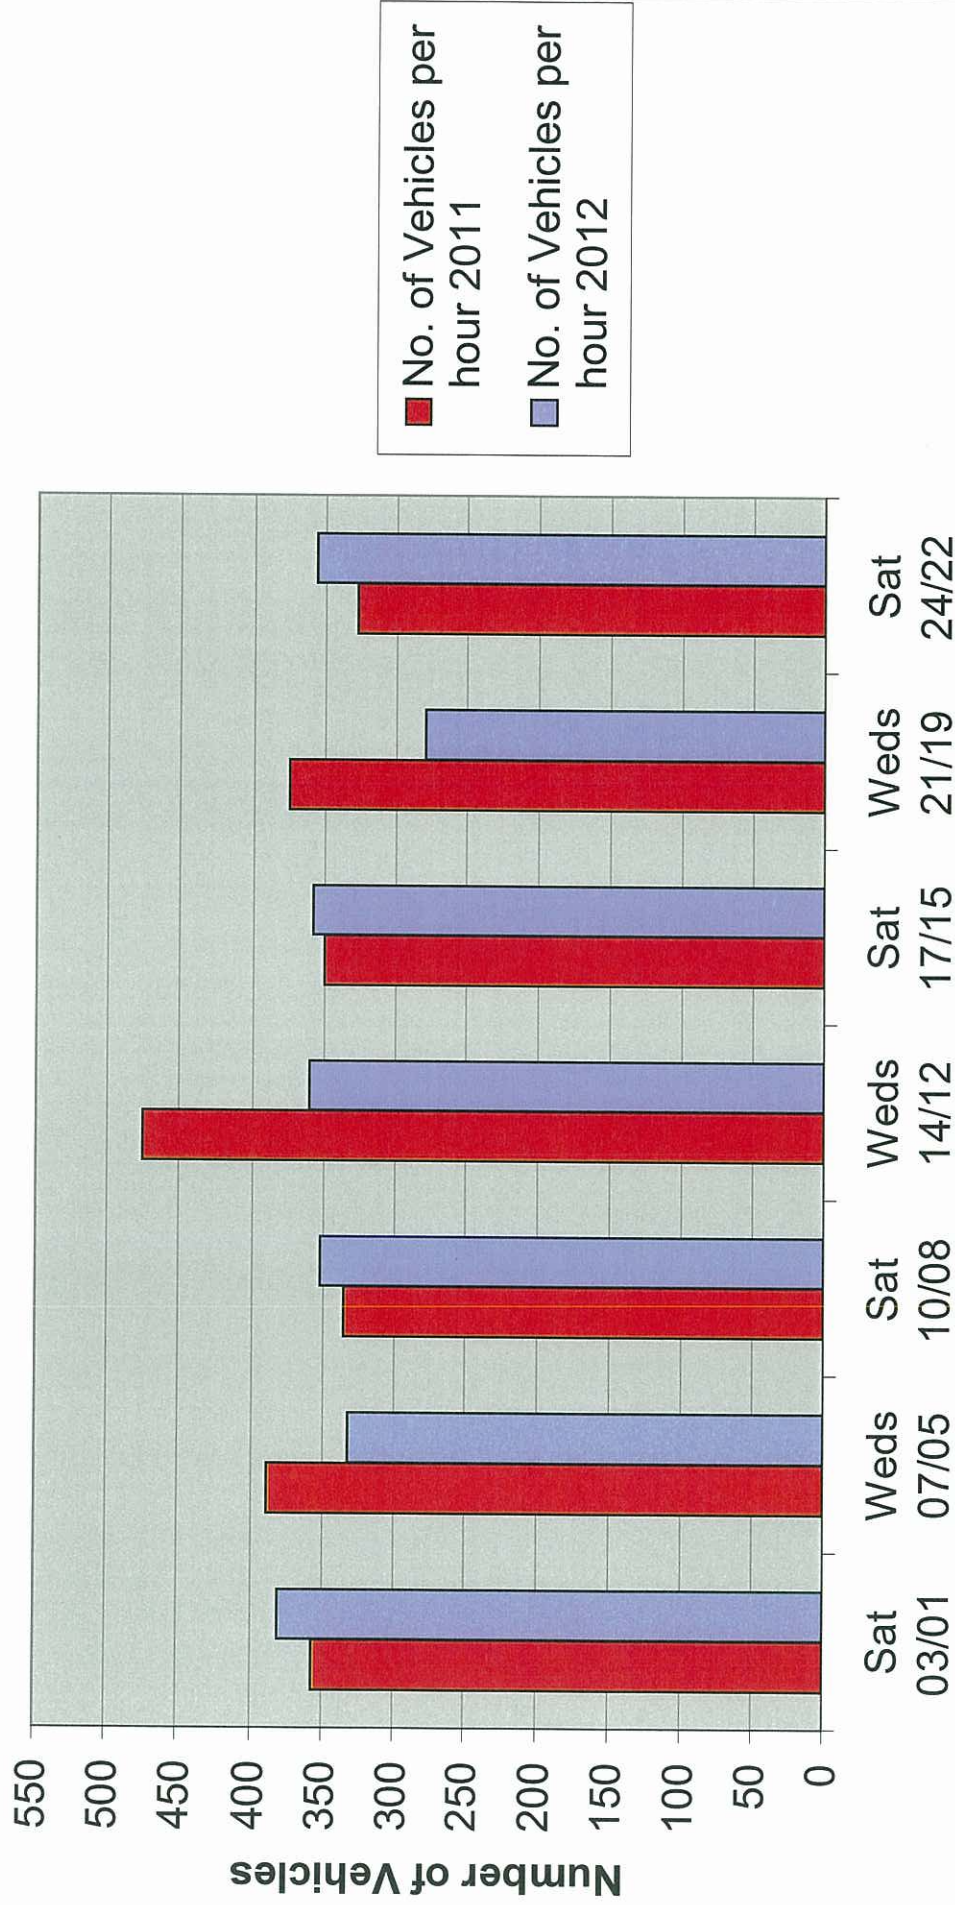

Recorded Vehicle Flow Castlegate W/B to Union Street

December 2011/2012

Recorded Vehicle Flow Union Street W/B towards Market Street

December 2011/2012

Recorded Vehicle Flow Union Street E/B towards Market Street

December 2011/2012

Recorded Vehicle Flow Market Street S/B towards Guild Street

December 2011/2012

Recorded Vehicle Flow Guild Street E/B towards Market St

December 2011/2012

Recorded Vehicle Flow Market Street S/B towards Commercial Quay