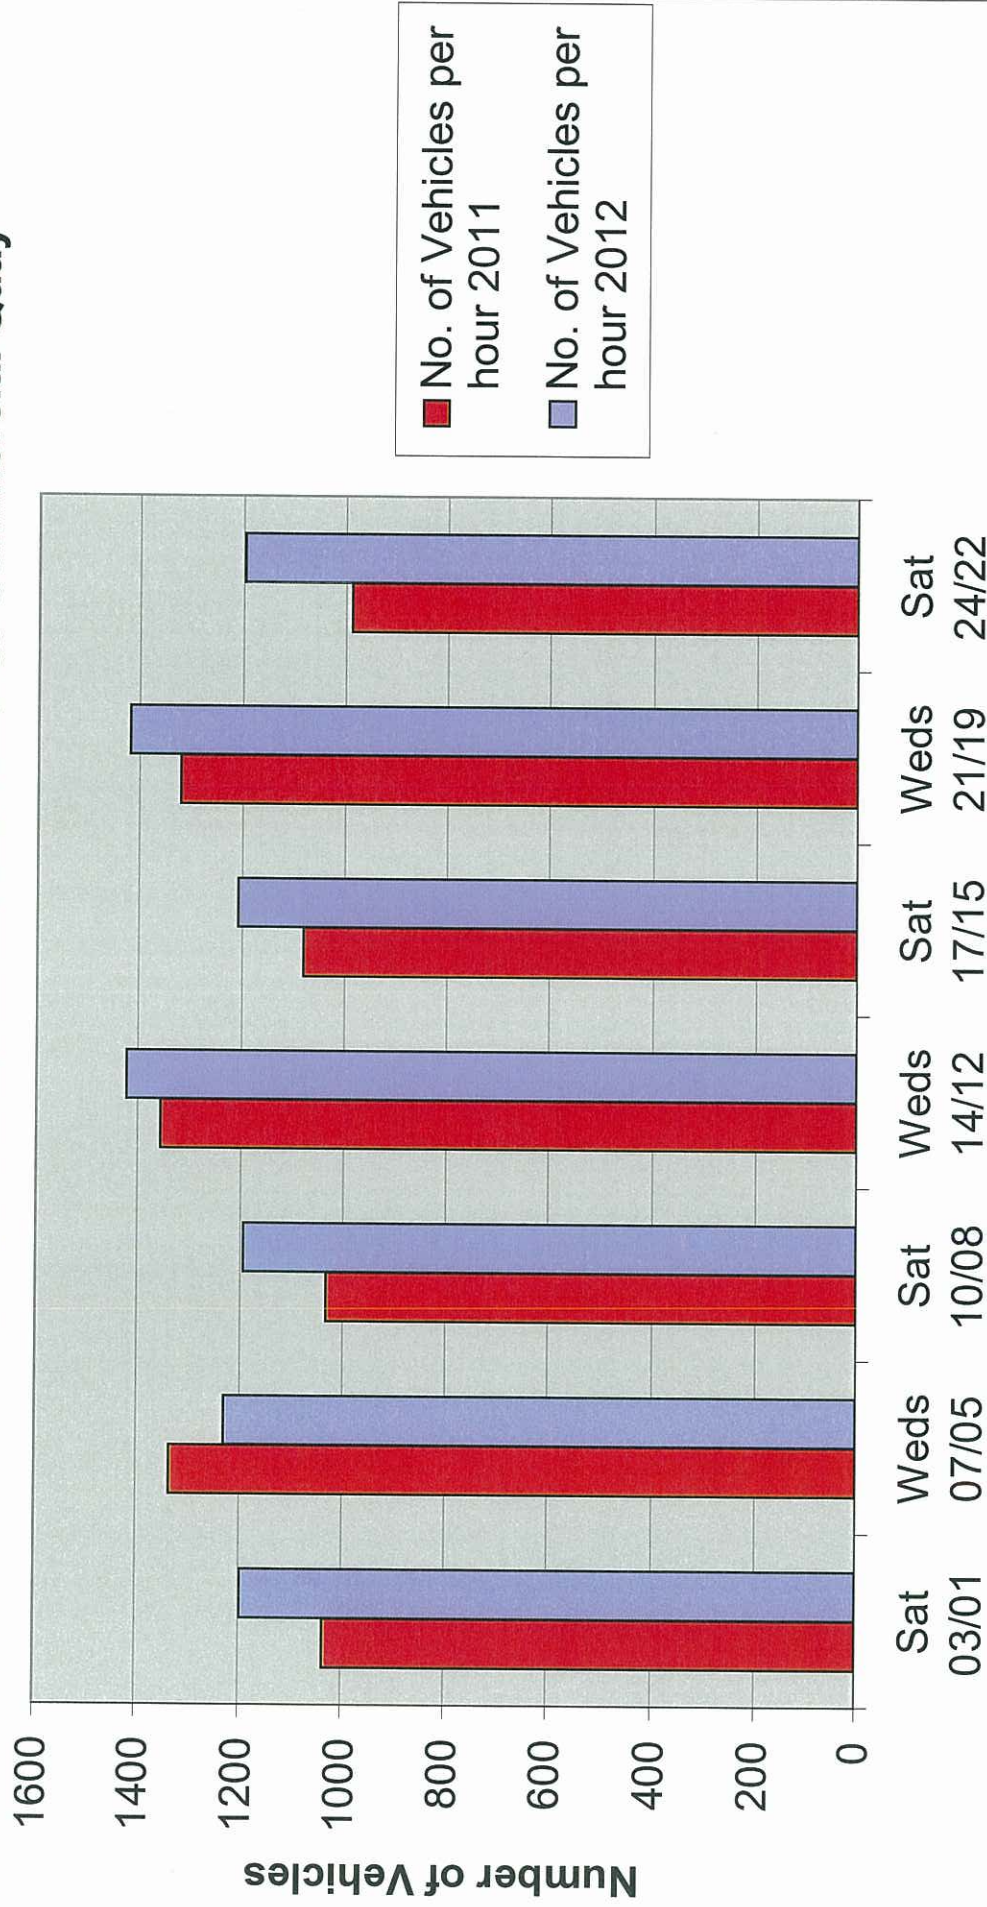

Recorded Vehicle Flow Castlegate W/B to Union Street

December 2011/2012

Recorded Vehicle Flow Union Street W/B towards Market Street

December 2011/2012

Recorded Vehicle Flow Union Street E/B towards Market Street

December 2011/2012

Recorded Vehicle Flow Market Street S/B towards Guild Street

December 2011/2012

Recorded Vehicle Flow Guild Street E/B towards Market St

December 2011/2012

Recorded Vehicle Flow Market Street S/B towards Commercial Quay