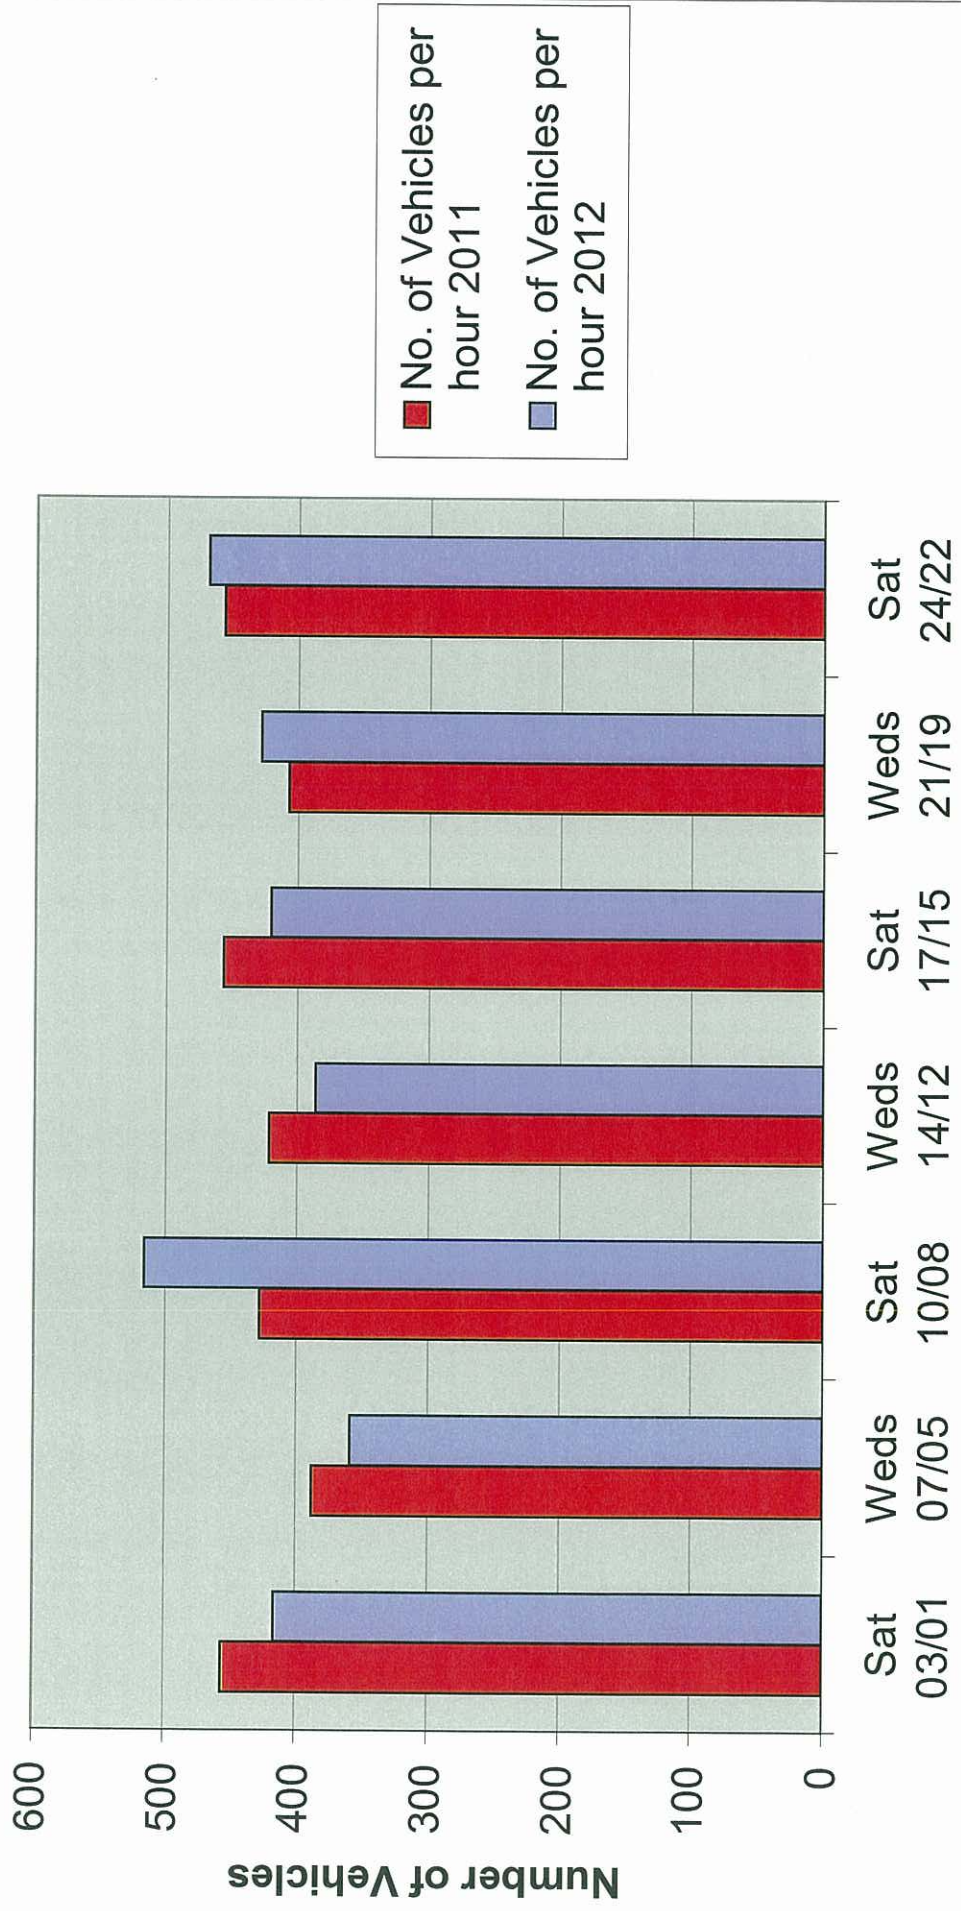

Recorded Vehicle Flow Castlegate W/B to Union Street

December 2011/2012

Recorded Vehicle Flow Union Street W/B towards Market Street

December 2011/2012

Recorded Vehicle Flow Union Street E/B towards Market Street

December 2011/2012

Recorded Vehicle Flow Market Street S/B towards Guild Street

December 2011/2012

Recorded Vehicle Flow Guild Street E/B towards Market St

December 2011/2012

Recorded Vehicle Flow Market Street S/B towards Commercial Quay