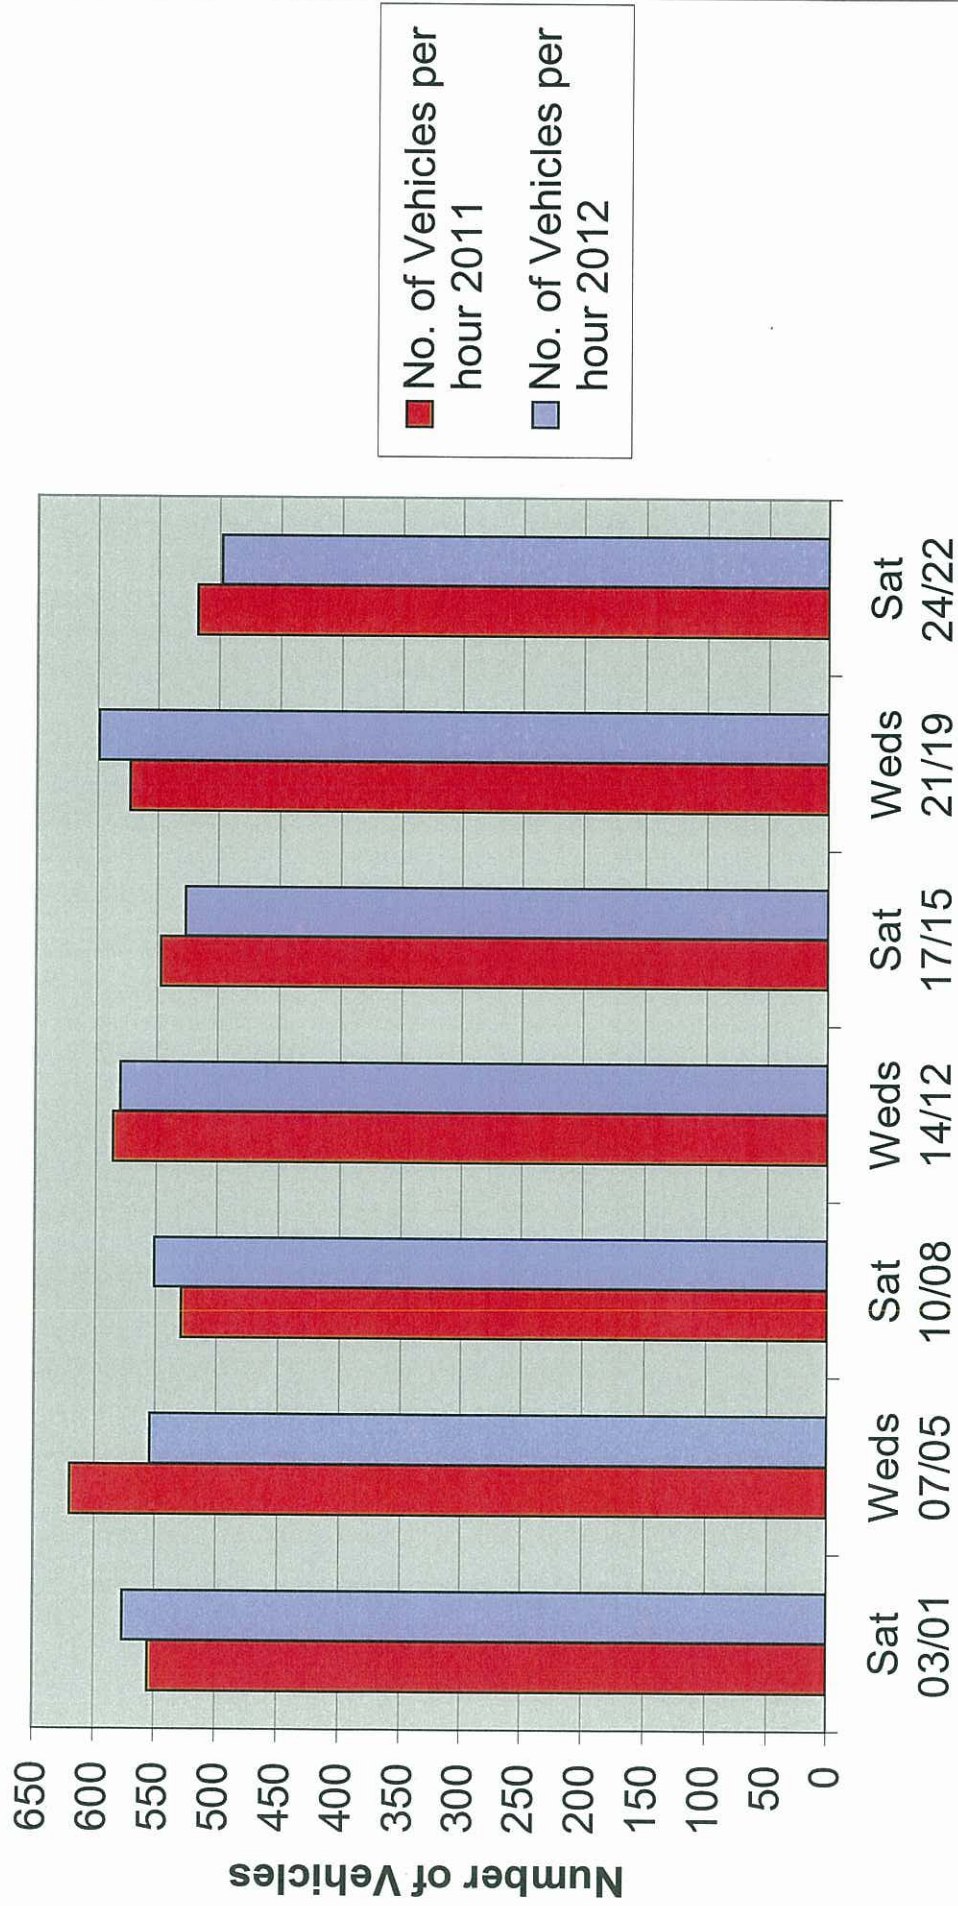

Recorded Vehicle Flow Castlegate W/B to Union Street

December 2011/2012

Recorded Vehicle Flow Union Street W/B towards Market Street

December 2011/2012

Recorded Vehicle Flow Union Street E/B towards Market Street

December 2011/2012

Recorded Vehicle Flow Market Street S/B towards Guild Street

December 2011/2012

Recorded Vehicle Flow Guild Street E/B towards Market St

December 2011/2012

Recorded Vehicle Flow Market Street S/B towards Commercial Quay