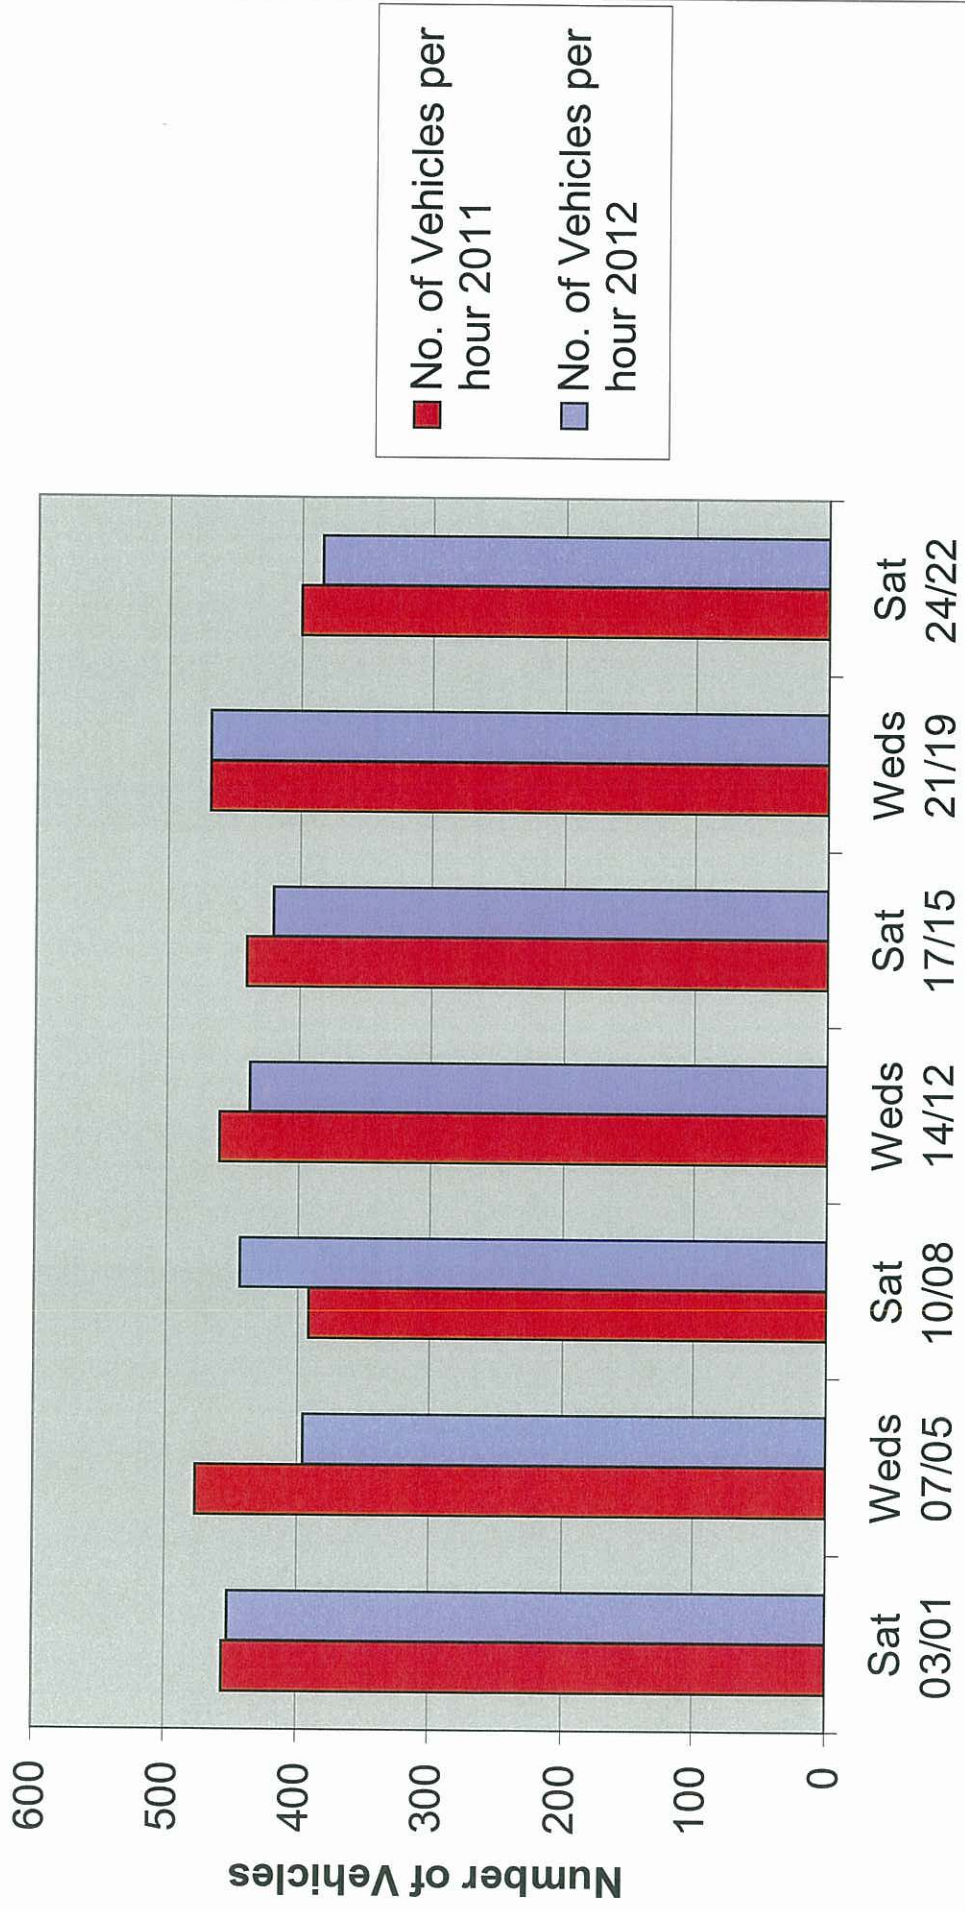

Recorded Vehicle Flow Castlegate W/B to Union Street

December 2011/2012

Recorded Vehicle Flow Union Street W/B towards Market Street

December 2011/2012

Recorded Vehicle Flow Union Street E/B towards Market Street

December 2011/2012

Recorded Vehicle Flow Market Street S/B towards Guild Street

December 2011/2012

Recorded Vehicle Flow Guild Street E/B towards Market St

December 2011/2012

Recorded Vehicle Flow Market Street S/B towards Commercial Quay